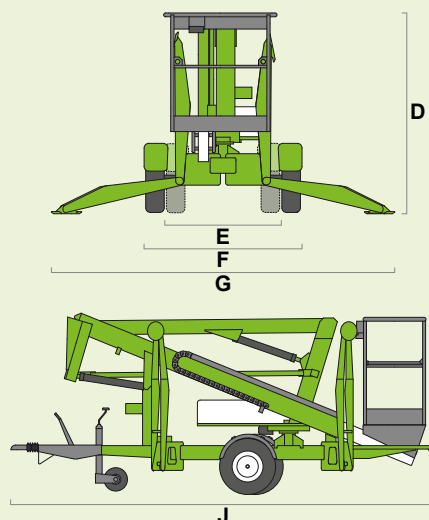

# 120T

(A) 12.2m  
40ft

(B) 10.2m  
33ft 6in

(C) 6.1m  
20ft

200kg  
440lbs

1.1m x 0.65m  
3ft 7in x 2ft 2in

(D) 1.9m  
6ft 3in

(E) 1.1m  
3ft 7in

(F) 1.5m  
4ft 11in

(G) 3.55m  
11ft 8in

(J) 4.5m  
14ft 9in

1400kg  
3100lbs

11%  
6°

**niftylift**

Chalkdell Drive, Shenley Wood,  
Milton Keynes, MK5 6GF  
England, United Kingdom  
+44 1908 223456  
sales@niftylift.com  
www.niftylift.com