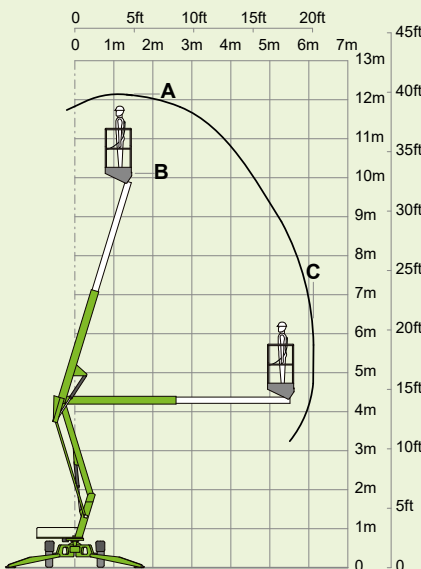

# 120T

(A) 12.2m  
40ft

(B) 10.2m  
33ft 6in

(C) 6.1m  
20ft

200kg  
440lbs

1.1m x 0.65m  
3ft 7in x 2ft 2in

(D) 1.9m  
6ft 3in

(E) 1.1m  
3ft 7in

(F) 1.5m  
4ft 11in

(G) 3.55m  
11ft 8in

(J) 4.5m  
14ft 9in

1400kg  
3100lbs

11%  
6°

**niftylift**

Chalkdell Drive, Shenley Wood,  
Milton Keynes, MK5 6GF  
England, United Kingdom  
+44 1908 223456  
sales@niftylift.com  
www.niftylift.com