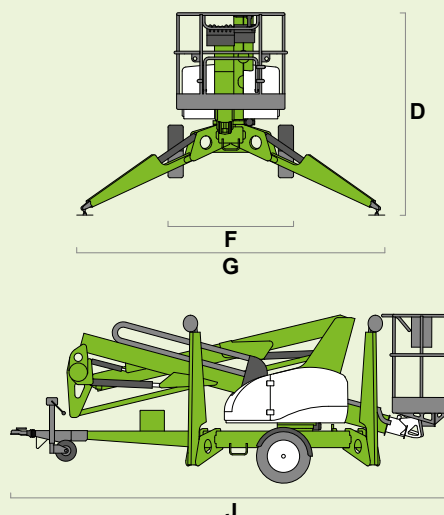

niftylift

150T

(A) 14.7m
48ft 6in

(B) 12.7m
42ft

(C) 7.55m
25ft

225kg
500lbs

1.4m x 0.7m
4ft 7in x 2ft 4in

(D) 2m
6ft 7in

(F) 1.6m
5ft 3in

(G) 3.8m
12ft 6in

(J) 5.55m
18ft 3in

1775kg
3915lbs

23%
13°

niftylift

Chalkdell Drive, Shenley Wood,
Milton Keynes, MK5 6GF
England, United Kingdom
+44 1908 223456
sales@niftylift.com
www.niftylift.com