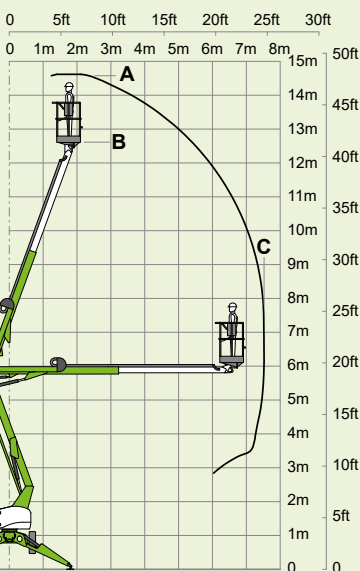

niftylift

150T

(A) 14.7m
48ft 6in

(B) 12.7m
42ft

(C) 7.55m
25ft

225kg
500lbs

1.4m x 0.7m
4ft 7in x 2ft 4in

(D) 2m
6ft 7in

(F) 1.6m
5ft 3in

(G) 3.8m
12ft 6in

(J) 5.55m
18ft 3in

1775kg
3915lbs

23%
13°

niftylift

Chalkdell Drive, Shenley Wood,
Milton Keynes, MK5 6GF
England, United Kingdom
+44 1908 223456
sales@niftylift.com
www.niftylift.com